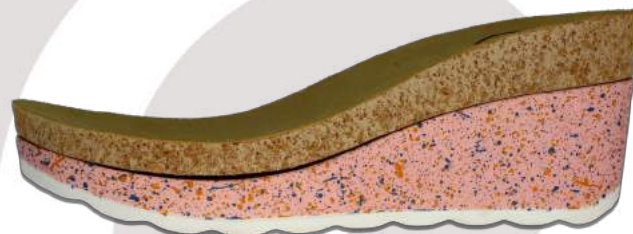

50
YEARS
1970-2020

Analco
THE SHOE COMPONENTS BRAND

Pu sole: **13575**, Rubber cork footbed: **31783**, Pu footbed: **6415**, Sizes: **35/42**

50
YEARS
1970-2020

Pu sole: **13669**, Rubber cork footbed: **30116**, Sizes: **35/42**

THE SHOE COMPONENTS BRAND

50
YEARS
1970-2020

Pu sole: **13694**, Pu footbed: **6512**, Sizes: **35/42**

Analco
THE SHOE COMPONENTS BRAND

50 YEARS
1970-2020

Pu sole: **13594**, Rubber cork footbed: **31768**, Sizes: **35/41**

Analco
THE SHOE COMPONENTS BRAND

50
YEARS
1970-2020

Pu sole: **13594**, Rubber cork footbed: **31768**, Sizes: **35/41**

Analco
THE SHOE COMPONENTS BRAND

50
YEARS
1970-2020

Analco
THE SHOE COMPONENTS BRAND