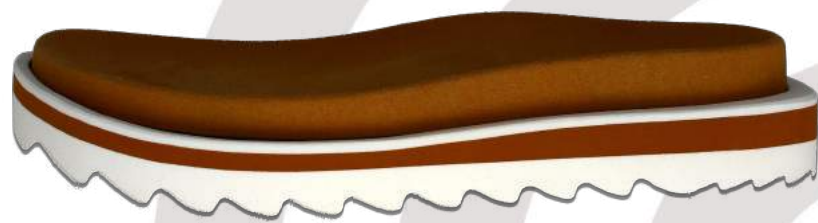

50
YEARS
1970-2020

Pu footbed: **6415**, Sizes: **34/46**

Analco
THE SHOE COMPONENTS BRAND

50
YEARS
1970-2020

Analco
THE SHOE COMPONENTS BRAND

Pu footbed: **6415**, Sizes: **35/42**, Eva **50190**

50
YEARS
1970-2020