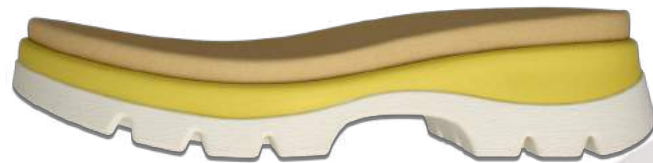

50
YEARS
1970-2020

Analco
THE SHOE COMPONENTS BRAND

Pu sole: **14000**, Pu footbeds: **6512**, Sizes: **37**